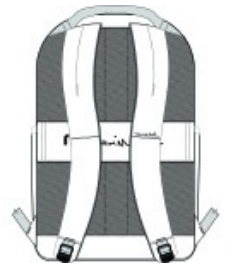

back

COLOR INFORMATION

Please note: PMS code information is shown only when an exact match is available.